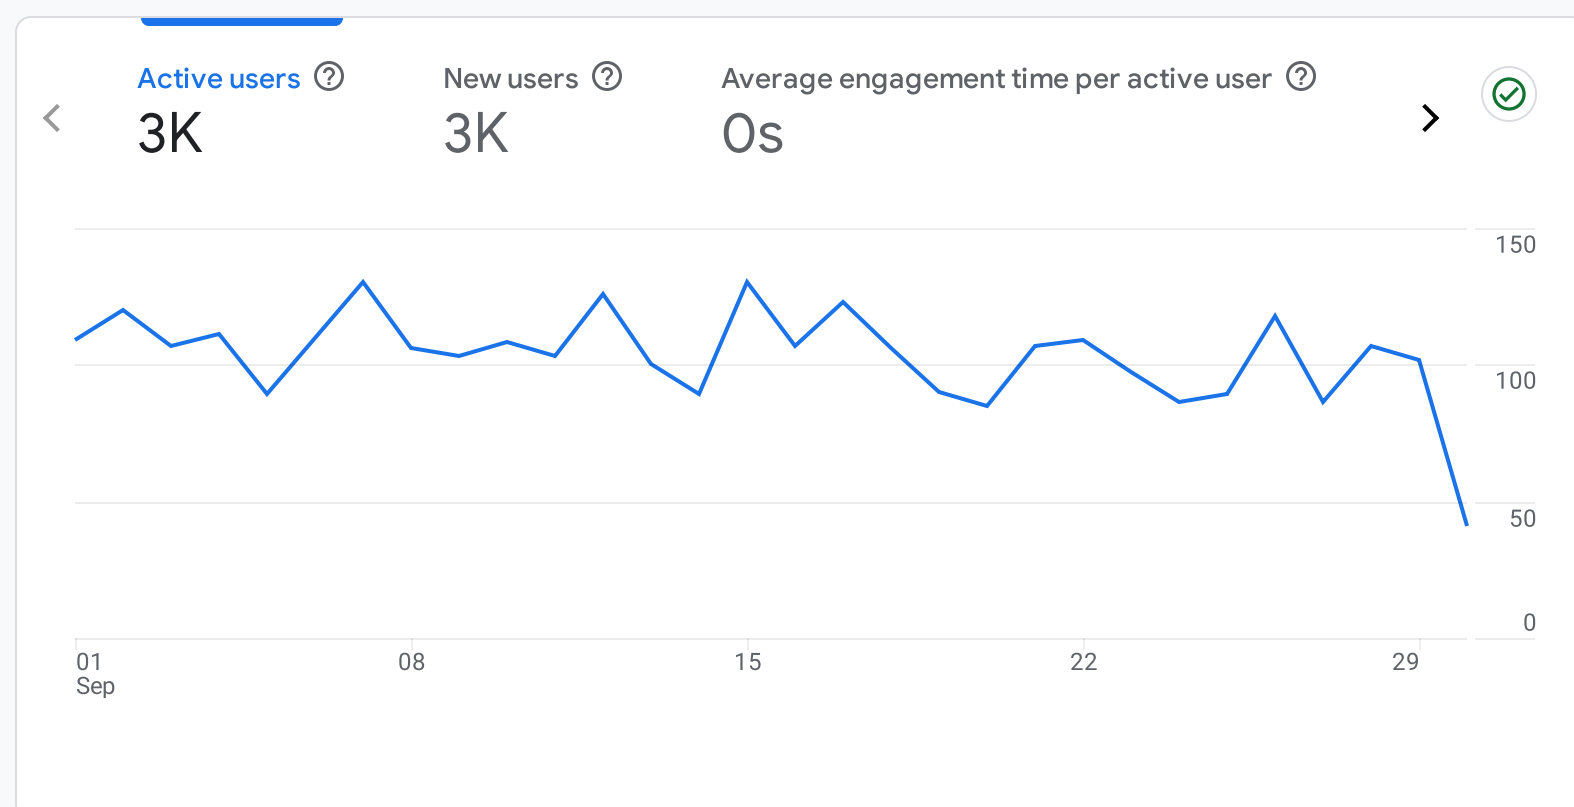

All Users Add comparison

Custom Sep 1 - Sep 30, 2024

Reports snapshot

WHERE DO YOUR NEW USERS COME FROM?

WHAT ARE YOUR TOP CAMPAIGNS?

Sessions by Session primary channel group

SESSION PRIMARY CHAN...	SESSIONS
Organic Search	3K
Direct	501
Organic Social	55
Referral	26

WHAT ARE YOUR TOP EVENTS?

Event count by Event name

EVENT NAME	EVENT COUNT
page_view	6.1K
session_start	3.6K
first_visit	3K
timing_complete	74
Vote	11

WHAT ARE YOUR TOP PERFORMING KEY EVENTS?

Key events by Event name