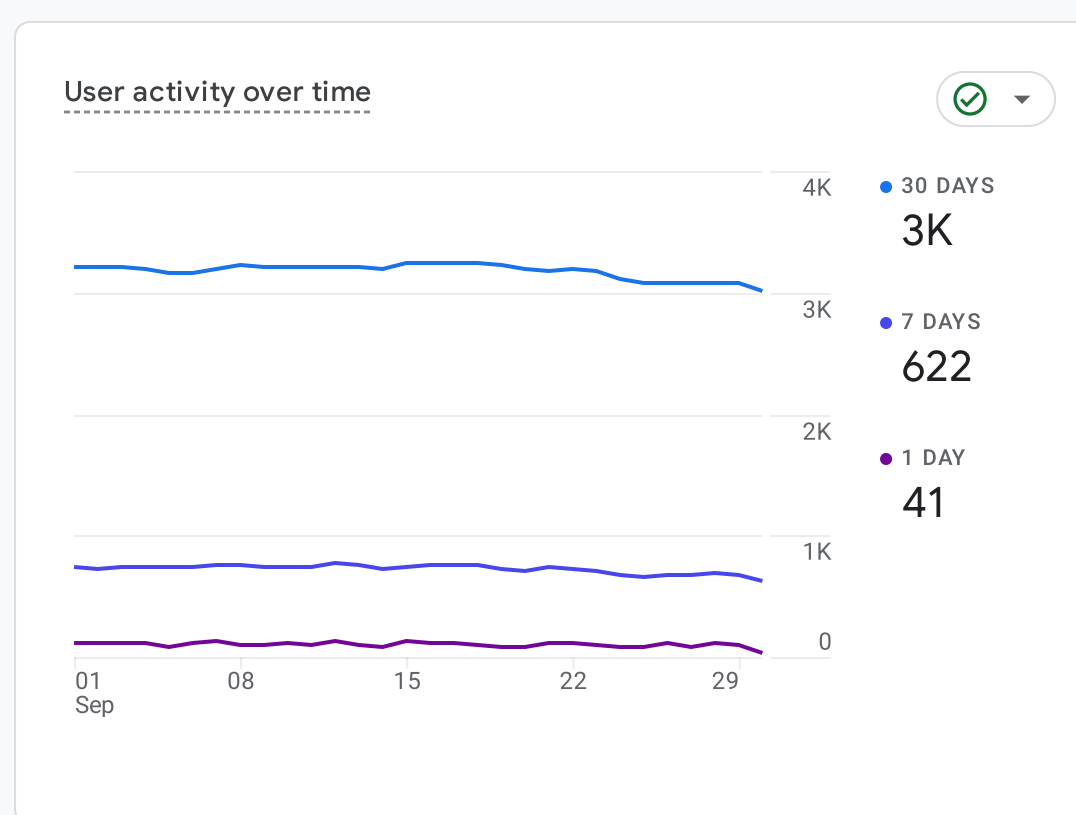

All Users Add comparison

Custom Sep 1 - Sep 30, 2024

Reports snapshot

WHERE DO YOUR NEW USERS COME FROM?

WHAT ARE YOUR TOP CAMPAIGNS?

Sessions by Session primary channel group

SESSION PRIMARY CHAN...	SESSIONS
Organic Search	3K
Direct	501
Organic Social	55
Referral	26

HOW ARE ACTIVE USERS TRENDING?

HOW WELL DO YOU RETAIN YOUR USERS?

WHICH PAGES AND SCREENS GET THE MOST VIEWS?

Views by Page title and screen class

PAGE TITLE AND SCREEN ...	VIEWS
Bourne Clubs   Clubs & Activit...	523
Bourne Lincolnshire - Histori...	487
Bourne Town   Services in Bo...	269
Events in Bourne, Whats on in...	263
Restaurants in Bourne   Plac...	159
Visit Lincolnshire, Visit Bourn...	157
Bourne Corn Exchange	148

WHAT ARE YOUR TOP EVENTS?

Event count by Event name

EVENT NAME	EVENT COUNT
page_view	6.1K
session_start	3.6K
first_visit	3K
timing_complete	74
Vote	11

WHAT ARE YOUR TOP PERFORMING KEY EVENTS?

Key events by Event name