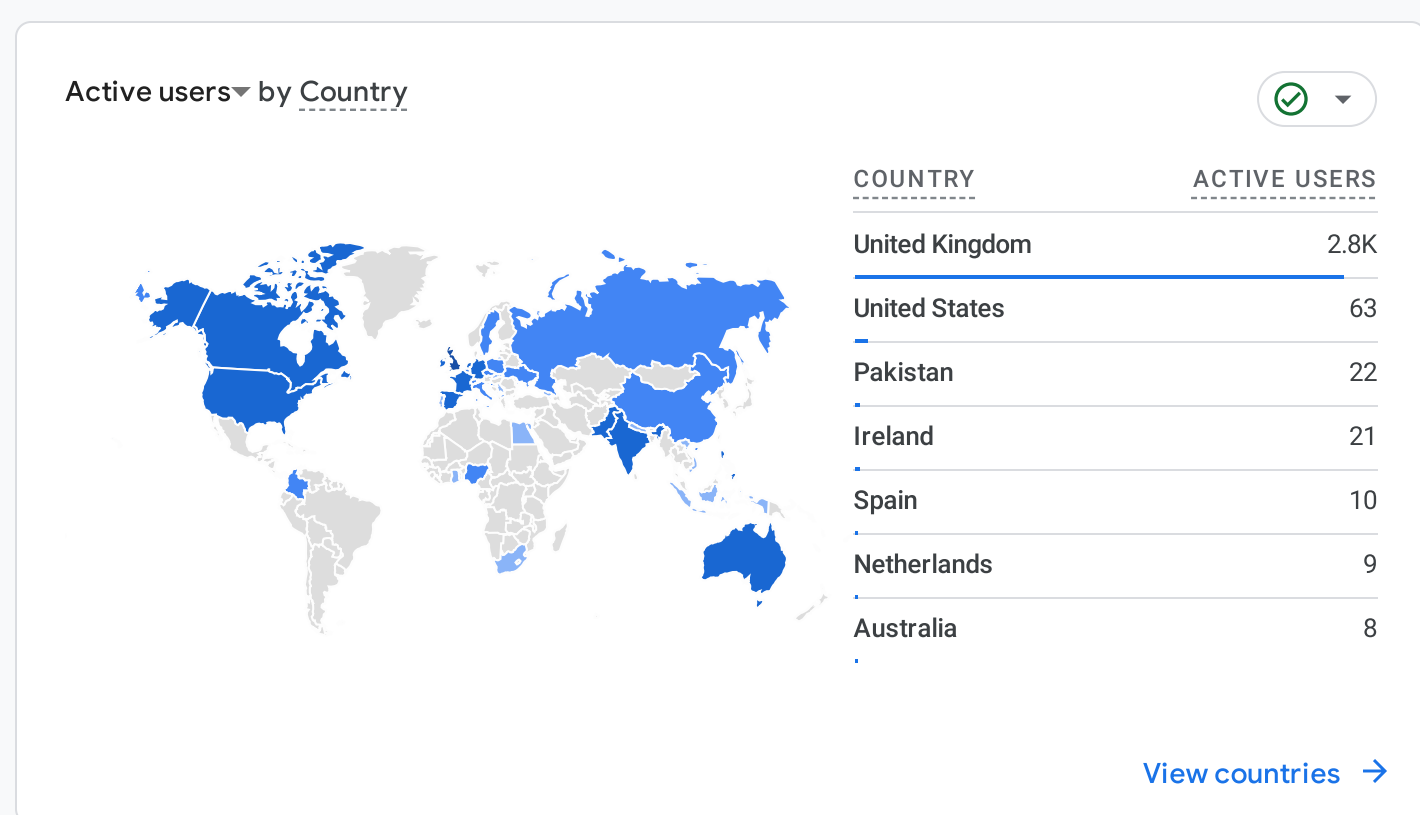

All Users Add comparison

Custom Sep 1 - Sep 30, 2024

Reports snapshot

WHERE DO YOUR NEW USERS COME FROM?

WHAT ARE YOUR TOP CAMPAIGNS?

Sessions by Session primary channel group

SESSION PRIMARY CHAN...	SESSIONS
Organic Search	3K
Direct	501
Organic Social	55
Referral	26