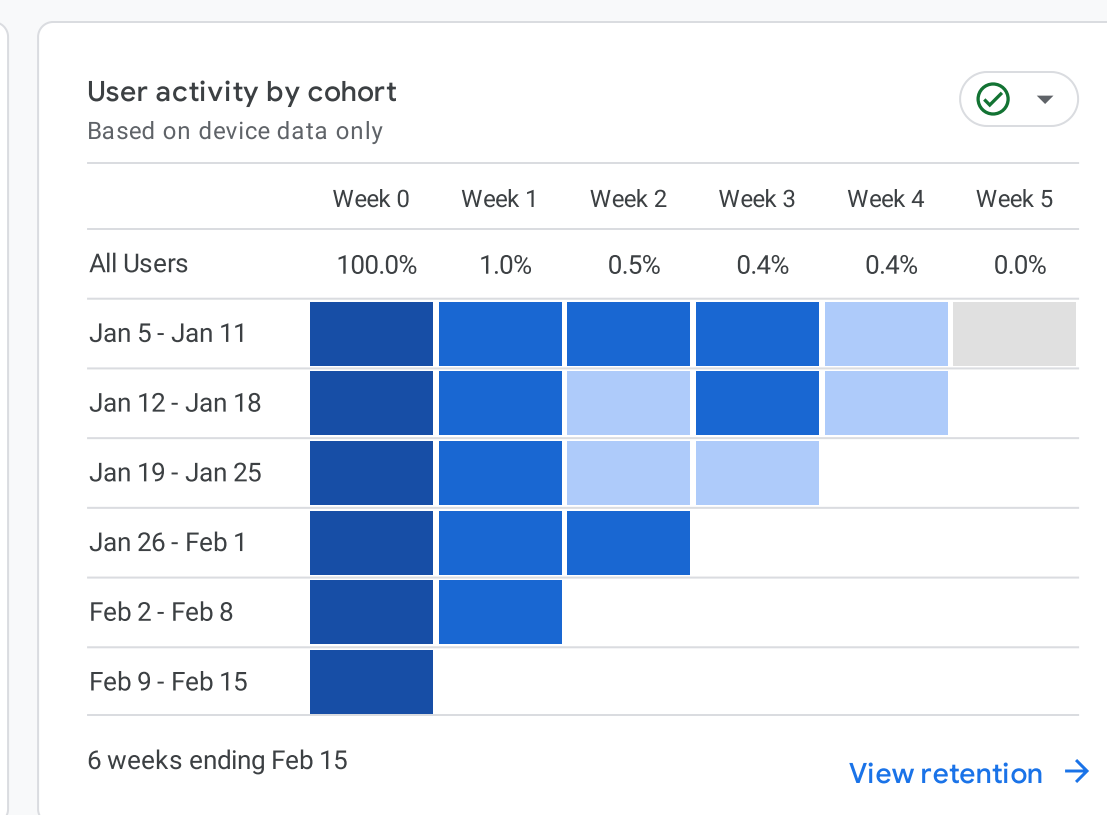

All Users Add comparison

Custom Sep 1 - Sep 30, 2024

Reports snapshot

WHERE DO YOUR NEW USERS COME FROM?

WHAT ARE YOUR TOP CAMPAIGNS?

Sessions by Session primary channel group

SESSION PRIMARY CHAN...	SESSIONS
Organic Search	3K
Direct	501
Organic Social	55
Referral	26

HOW ARE ACTIVE USERS TRENDING?

HOW WELL DO YOU RETAIN YOUR USERS?

WHICH PAGES AND SCREENS GET THE MOST VIEWS?

Views by Page title and screen class

PAGE TITLE AND SCREEN ...	VIEWS
Bourne Clubs   Clubs & Activit...	523
Bourne Lincolnshire - Histori...	487
Bourne Town   Services in Bo...	269
Events in Bourne, Whats on in...	263
Restaurants in Bourne   Plac...	159
Visit Lincolnshire, Visit Bourn...	157
Bourne Corn Exchange	148