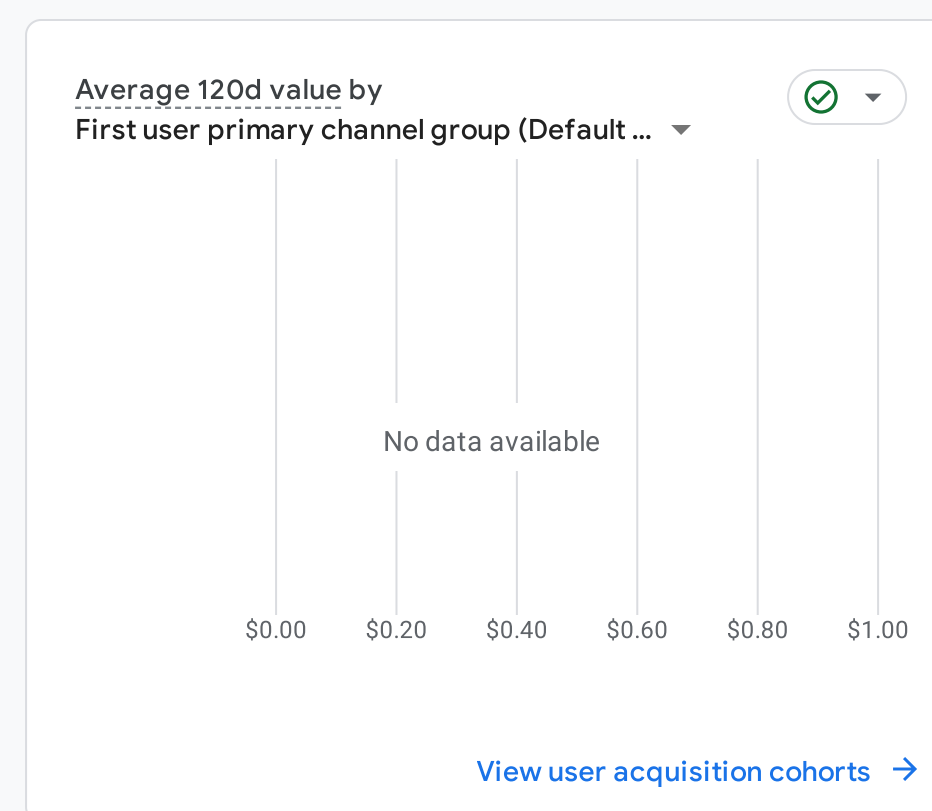

WHERE DOES YOUR AVERAGE 120D VALUE COME FROM?