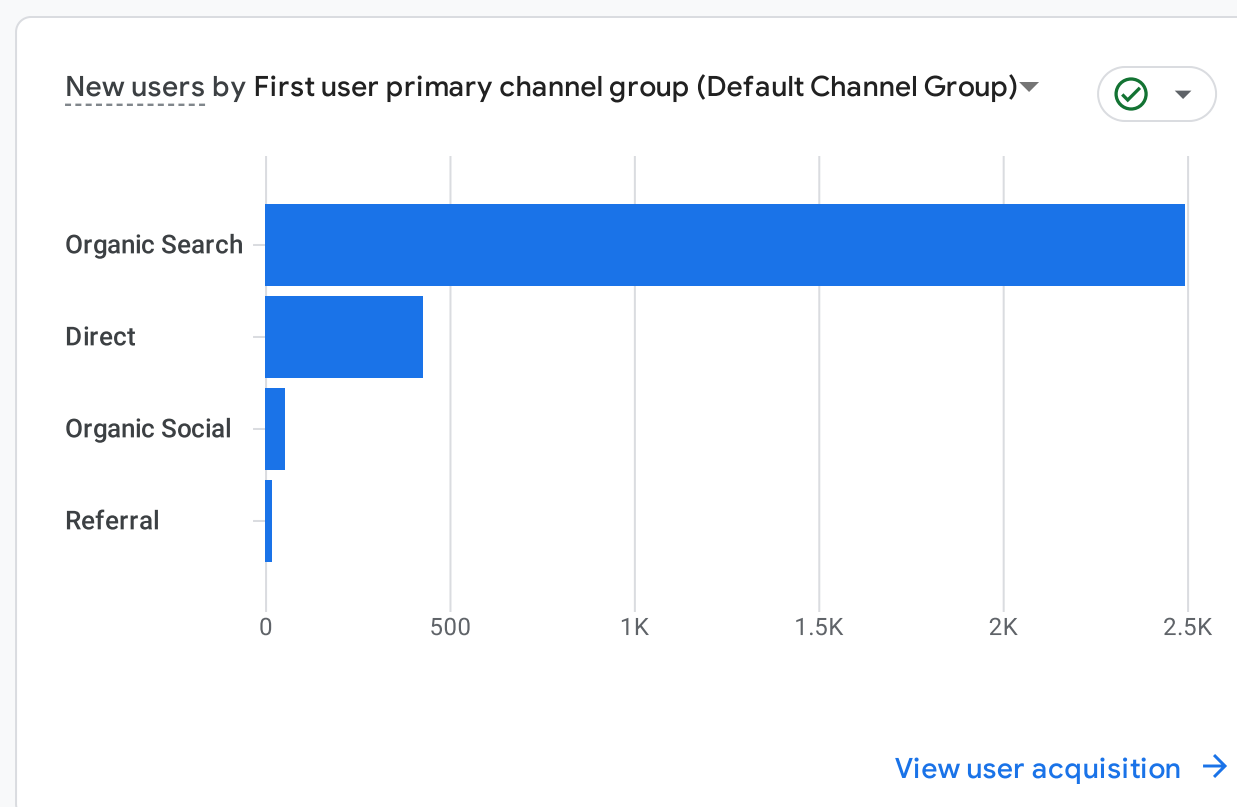

All Users Add comparison

Custom Sep 1 - Sep 30, 2024

Reports snapshot

WHERE DO YOUR NEW USERS COME FROM?

WHAT ARE YOUR TOP CAMPAIGNS?

Sessions by Session primary channel group

SESSION PRIMARY CHAN...	SESSIONS
Organic Search	3K
Direct	501
Organic Social	55
Referral	26